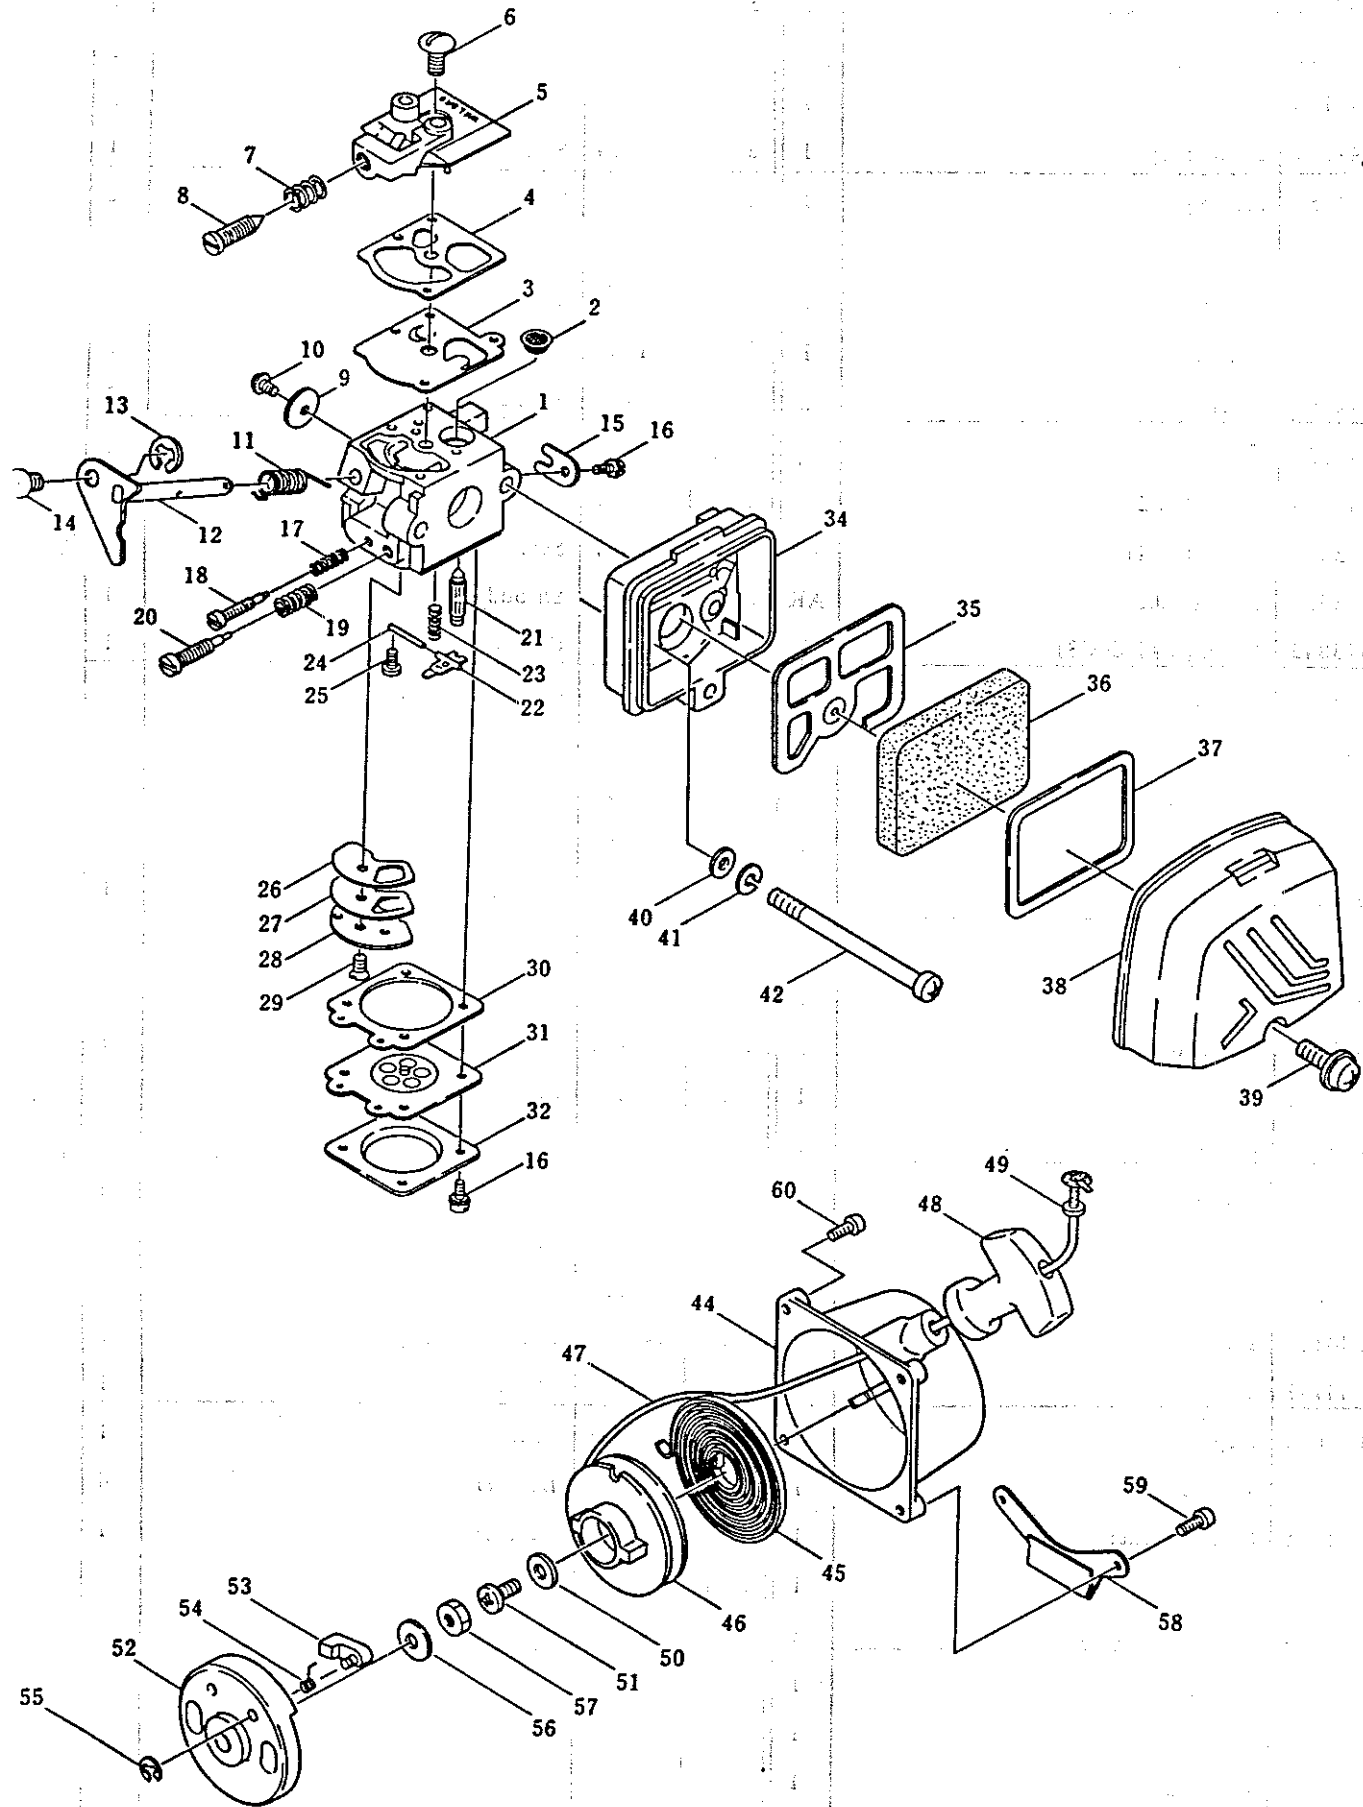

4-エンジン (2)

Ref.No.	Parts No.	Parts Name	Q'ty	Ref.No.	Parts No.	Parts Name	Q'ty
4-1	996402	Carburetor, ass'y	1	4-41	901518	Spring washer	2
4-2	944198	Strainer	1	4-42	944138	Bolt	2
4-3	944197	Pump diaphragm	1	4-43	996405	Recoil starter, ass'y	1
4-4	944196	Gasket	1	4-44	996406	Case	1
4-5	996403	Pump cover	1	4-45	944230	Spiral spring	1
4-6	944193	Screw	1	4-46	944229	Recoil reel	1
4-7	944195	Spring	1	4-47	944231	Rope	1
4-8	944194	Adjust screw	1	4-48	944232	Handle	1
4-9	996404	Throttle valve	1	4-49	944502	Plate	1
4-10	944204	Screw	1	4-50	996407	Washer	1
4-11	944200	Spring	1	4-51	996395	Screw	1
4-12	944199	Throttle shaft	1	4-52	944705	Pulley	1
4-13	944202	Snap ring	1	4-53	944224	Recoil pawl	1
4-14	944201	Cable adjust	1	4-54	944706	Return spring	1
4-15	944222	Clip	1	4-55	944226	E-ring	1
4-16	944221	Screw	5	4-56	071120	Washer	1
4-17	944206	Spring	1	4-57	943863	Nut	1
4-18	944205	Adjust screw	1	4-58	944170	Bracket	1
4-19	944208	Spring	1	4-59	943986	Screw	4
4-20	944207	Adjust screw	1				
4-21	944213	Needle valve	1				
4-22	944214	Control lever	1				
4-23	944215	Spring	1				
4-24	944216	Pin	1				
4-25	944217	Screw	1				
4-26	944211	Gasket	1				
4-27	944210	Diaphragm	1				
4-28	944209	Plate	1				
4-29	944212	Screw	1				
4-30	944218	Gasket	1				
4-31	944219	Diaphragm	1				
4-32	944220	Cover	1				
4-33	944379	Air filter, ass'y	1				
4-34	944597	Case, comp.	1				
4-35	944381	Plate	1				
4-36	944133	Element	1				
4-37	944136	Plate	1				
4-38	944382	Cap	1				
4-39	944137	Screw	1				
4-40	071104	Washer	2				