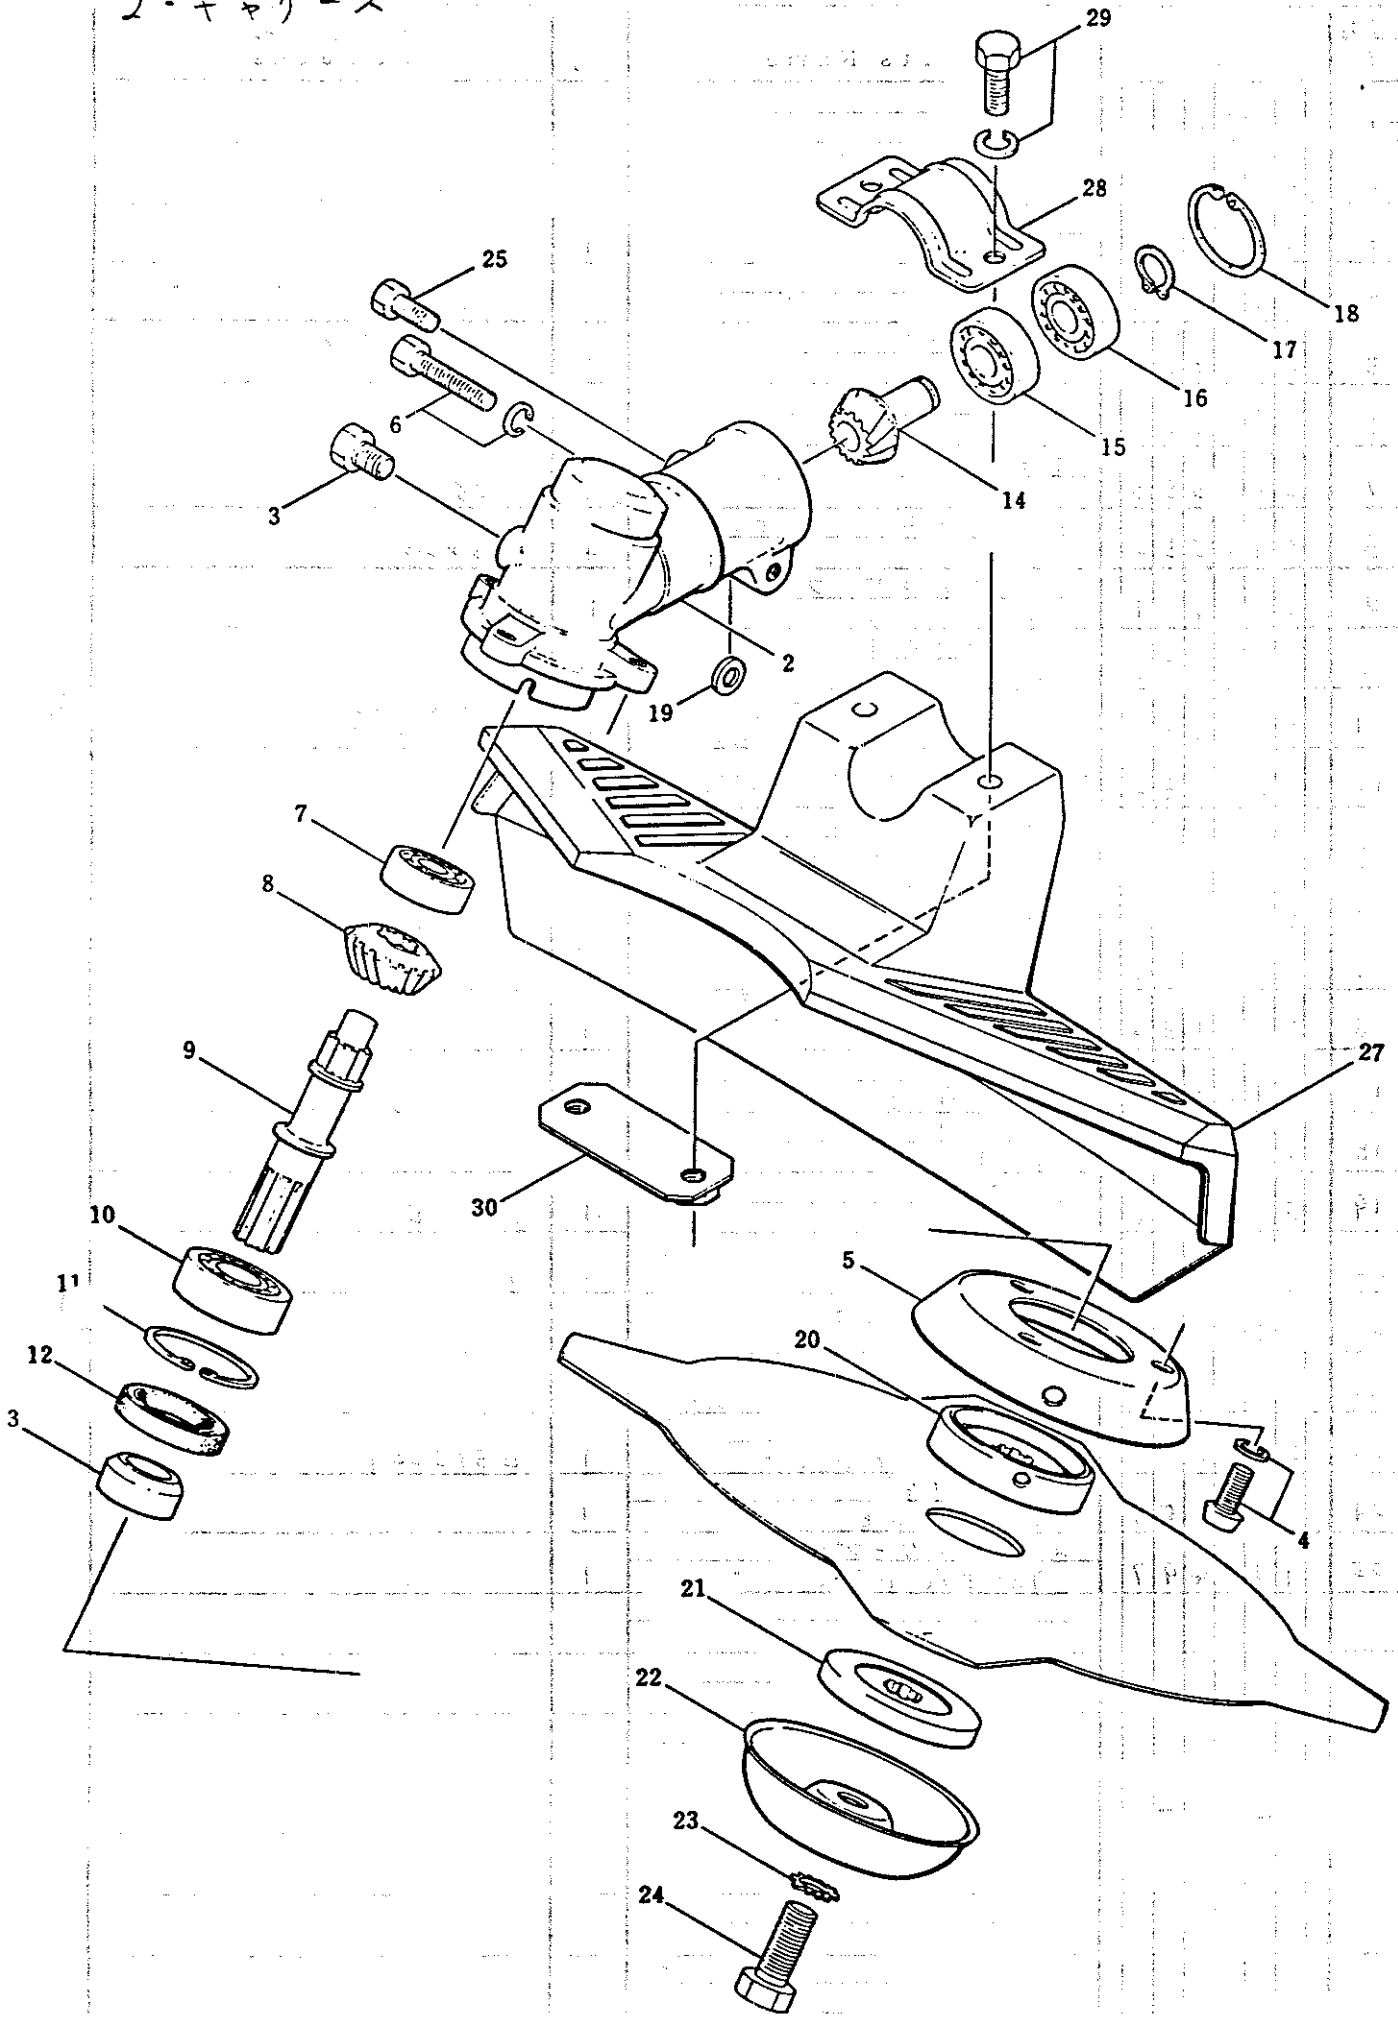

2.ギヤケース

見出番号 Ref. No.	部品番号 Parts No.	部品名称 Parts Name	個数 Q'ty	備考 Remarks
2-1	211468	ギヤケース 2ミ97 Gear case, ass'y	1	2~24774 Incl. 2~24
2	210552	ギヤケース Gear case	1	
3	082092	6カフボルト Bolt	1	M6x8
4	092084	ナベコネジ Screw	3	M5x8
5	210553	マキツキボウシバシ Stabilizer	1	
6	092561	6カフボルト (+Pワ'セット) Bolt	1	M5x25
7	210554	ベアリング Bearing	1	#608
8	210555	ギヤ Gear	1	
9	210556	ハモノジツ Blade axis	1	
10	019585	ベアリング Bearing	1	#6001
11	055185	Cカクドリング Snap ring	1	#28, P+34
12	059394	オイルシール Oil seal	1	D19 28 6
13	054736	ハモノジツカラー Collar, blade axis	1	
14	211470	ピニオンギヤ Pinion gear	1	
15	210560	ベアリング Bearing	1	#609
16	140268	ベアリング Bearing	1	#609Z
17	140269	Cカクドリングシント Snap ring	1	#9, シツ34
18	140270	Cカクドリング Snap ring	1	#24, P+34
19	211177	7アイ11" 21V11" ッキン Packing	1	Ø5.5 x Ø12 x t0.5
20	210557	ハモノボス A Boss (A)	1	
21	140275	ハモノボス B Boss (B)	1	
22	210558	アンテナバシ Stabilizer	1	
23	210309	ハツキサ" 6" ツ Toothed washer	1	ヒツリキツ B-8, Counterclockwise
24	089432	6カフボルト Bolt	1	ヒツリキツ M8x18, Counterclockwise
25	089771	6カフボルト Bolt	1	M5x8.5-7T, トツ
26	210412	ジヨウメンカ11"- 2ミ97 Safety cover, ass'y	1	27~30774 Incl. 27~30
27	210311	ジヨウメンカ11"- Safety cover	1	
28	210413	オサエカ+7" Bracket	1	
29	092555	6カフボルト (+Pワ'セット) Bolt	2	M6x30
30	210313	カ11"- シメツケカ+7" Safety cover bracket	1