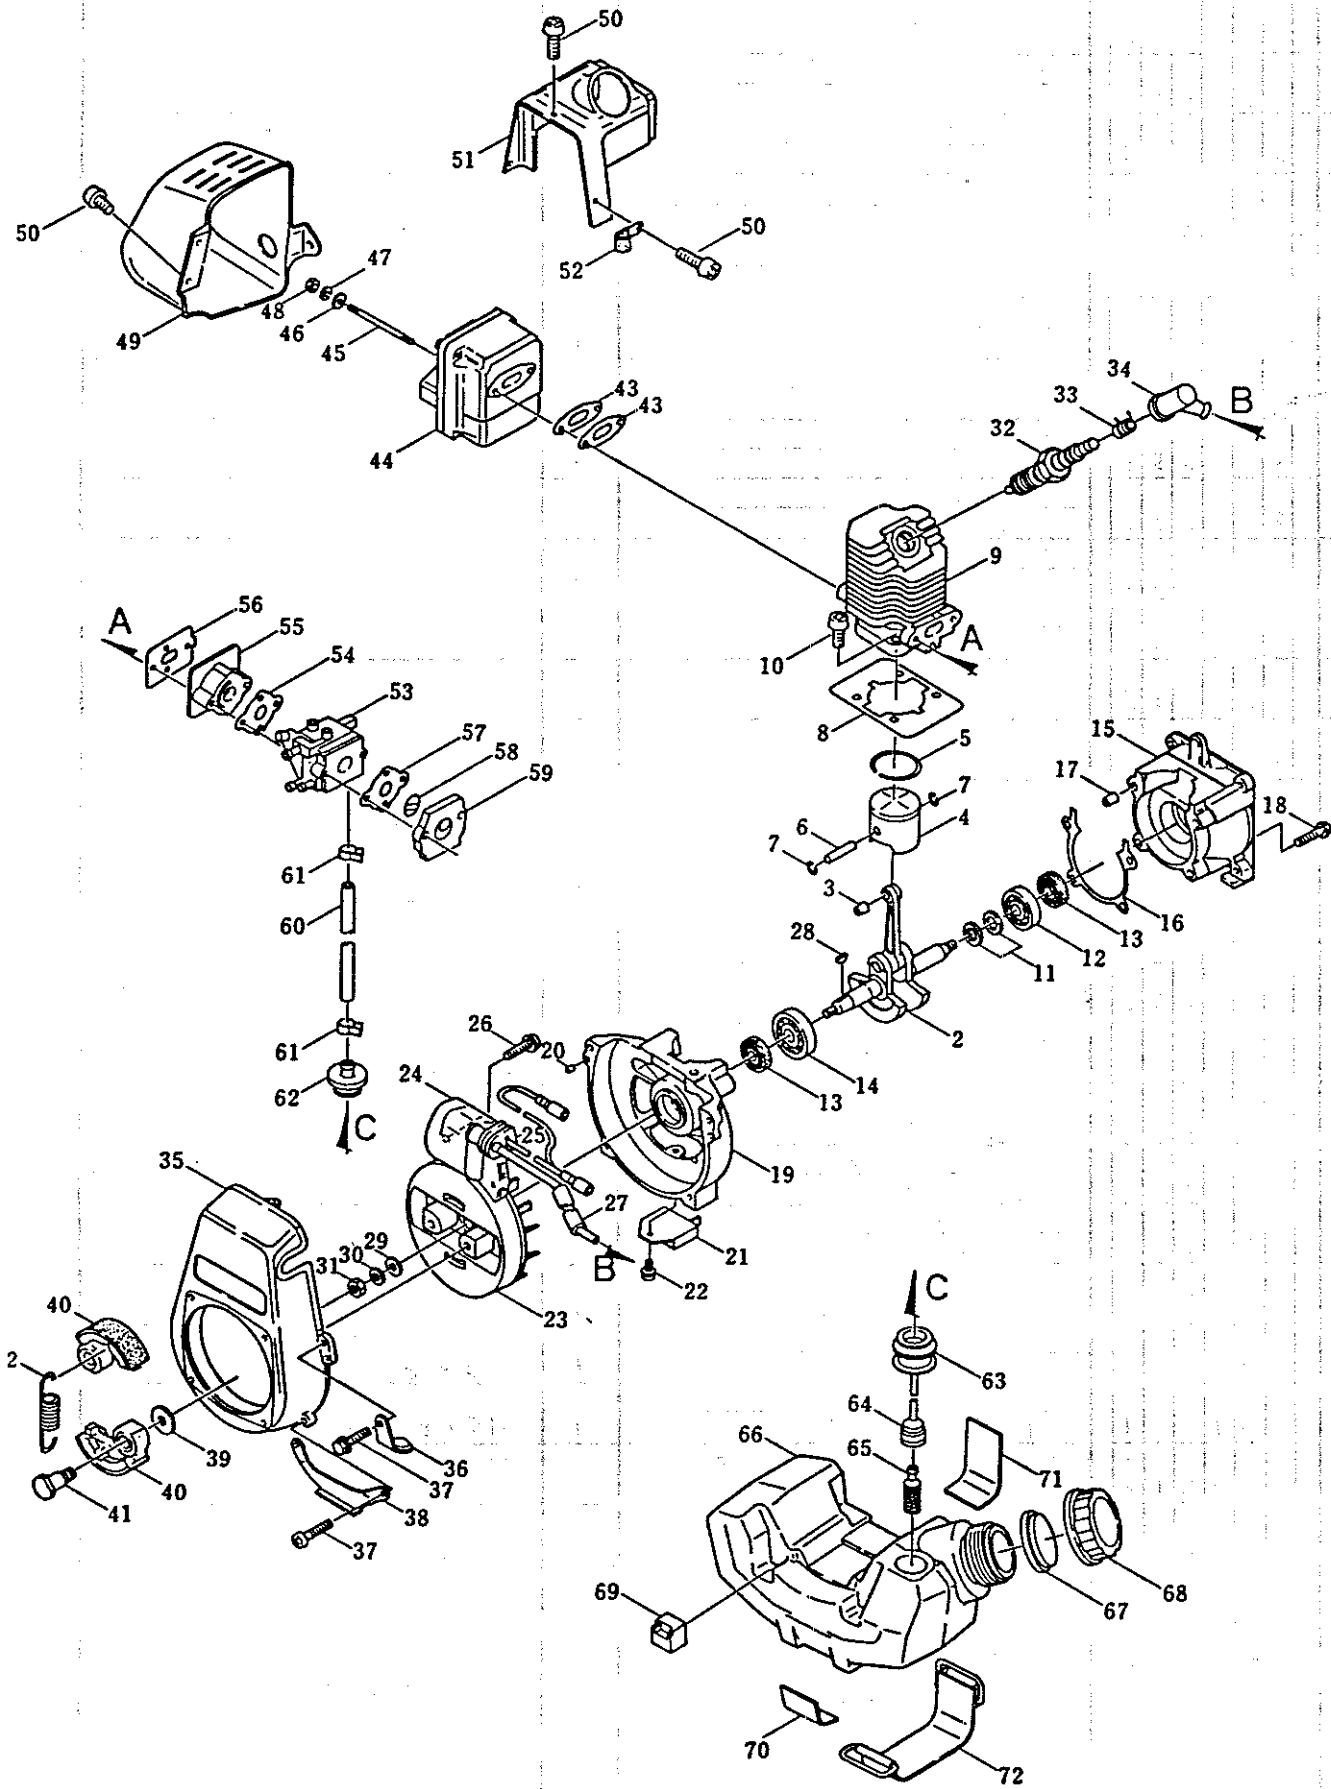

Ref.No.	Parts No.	Parts Name	Q'ty	Ref.No.	Parts No.	Parts Name	Q'ty
3-1	~~213481~~ ~~212058~~	Engine (KE18) TD018D-CF59	1	3-38	944171	Bracket	1
3-2	944599	Crankshaft, ass'y	1	3-39	943837	Washer	2
3-3	944153	Bearing	1	3-40	943647	Clutch shoe	2
3-4	944148	Piston	1	3-41	943646	Clutch pin	2
3-5	944149	Piston ring	1	3-42	943934	Spring	1
3-6	944150	Piston pin	1	3-43	944145	Gasket	2
3-7	944151	Snap ring	2	3-44	944384	Muffler, comp.	1
3-8	944129	Gasket	1	3-45	944144	Stud	2
3-9	944128	Cylinder	1	3-46	071107	Washer	2
3-10	944130	Screw	2	3-47	943174	Spring washer	2
3-11	943833	Shim (t=0.1)	AR	3-48	943949	Nut	2
3-11	943834	Shim (t=0.2)	AR	3-49	944143	Muffler cover	1
3-11	943835	Shim (t=0.4)	AR	3-50	943461	Screw	4
3-11	943836	Shim (t=0.6)	AR	3-51	996401	Shroud	1
3-12	943842	Bearing (#6000C3)	1	3-52	944185	Clamp	1
3-13	943843	Oil seal	2	3-53	996402	Carburetor, ass'y	1
3-14	943841	Bearing (#6200C3)	1	3-54	944141	Gasket	1
3-15	996397	Crank case	1	3-55	996392	Insulator	1
3-16	944159	Gasket	1	3-56	944165	Gasket	1
3-17	071098	Dowel pin	2	3-57	944141	Gasket	1
3-18	943190	Screw	4	3-58	944140	Screen	1
3-19	944553	Crank case	1	3-59	944598	Spacer	1
3-20	071100	Dowel pin	2	3-60	944176	Tube	1
3-21	996388	Igniter	1	3-61	944602	Clip	2
3-22	944184	Screw	1	3-62	944168	Joint	1
3-23	944697	Flywheel	1	3-63	944167	Strainer pipe	1
3-24	996398	Ignition coil	1	3-64	943586	Clip	1
3-25	996399	Grommet	1	3-65	944166	Filter, ass'y	1
3-26	944183	Boit	2	3-66	944601	Fuel tank, ass'y	1
3-27	944191	Tube	1	3-67	943977	Breather	1
3-28	071090	Key	1	3-68	944398	Tank cap	1
3-29	071120	Washer	1	3-69	944172	Damper	4
3-30	901545	Spring washer	1	3-70	944175	Damper	1
3-31	943863	Nut	1	3-71	944174	Damper	1
3-32	943982	Spark plug (BM6A)	1	3-72	944173	Tank band	1
3-33	943771	Spring	1				
3-34	943278	Plug cap	1				
3-35	996400	Housing	1				
3-36	944162	Bracket	1				
3-37	943462	Screw	4